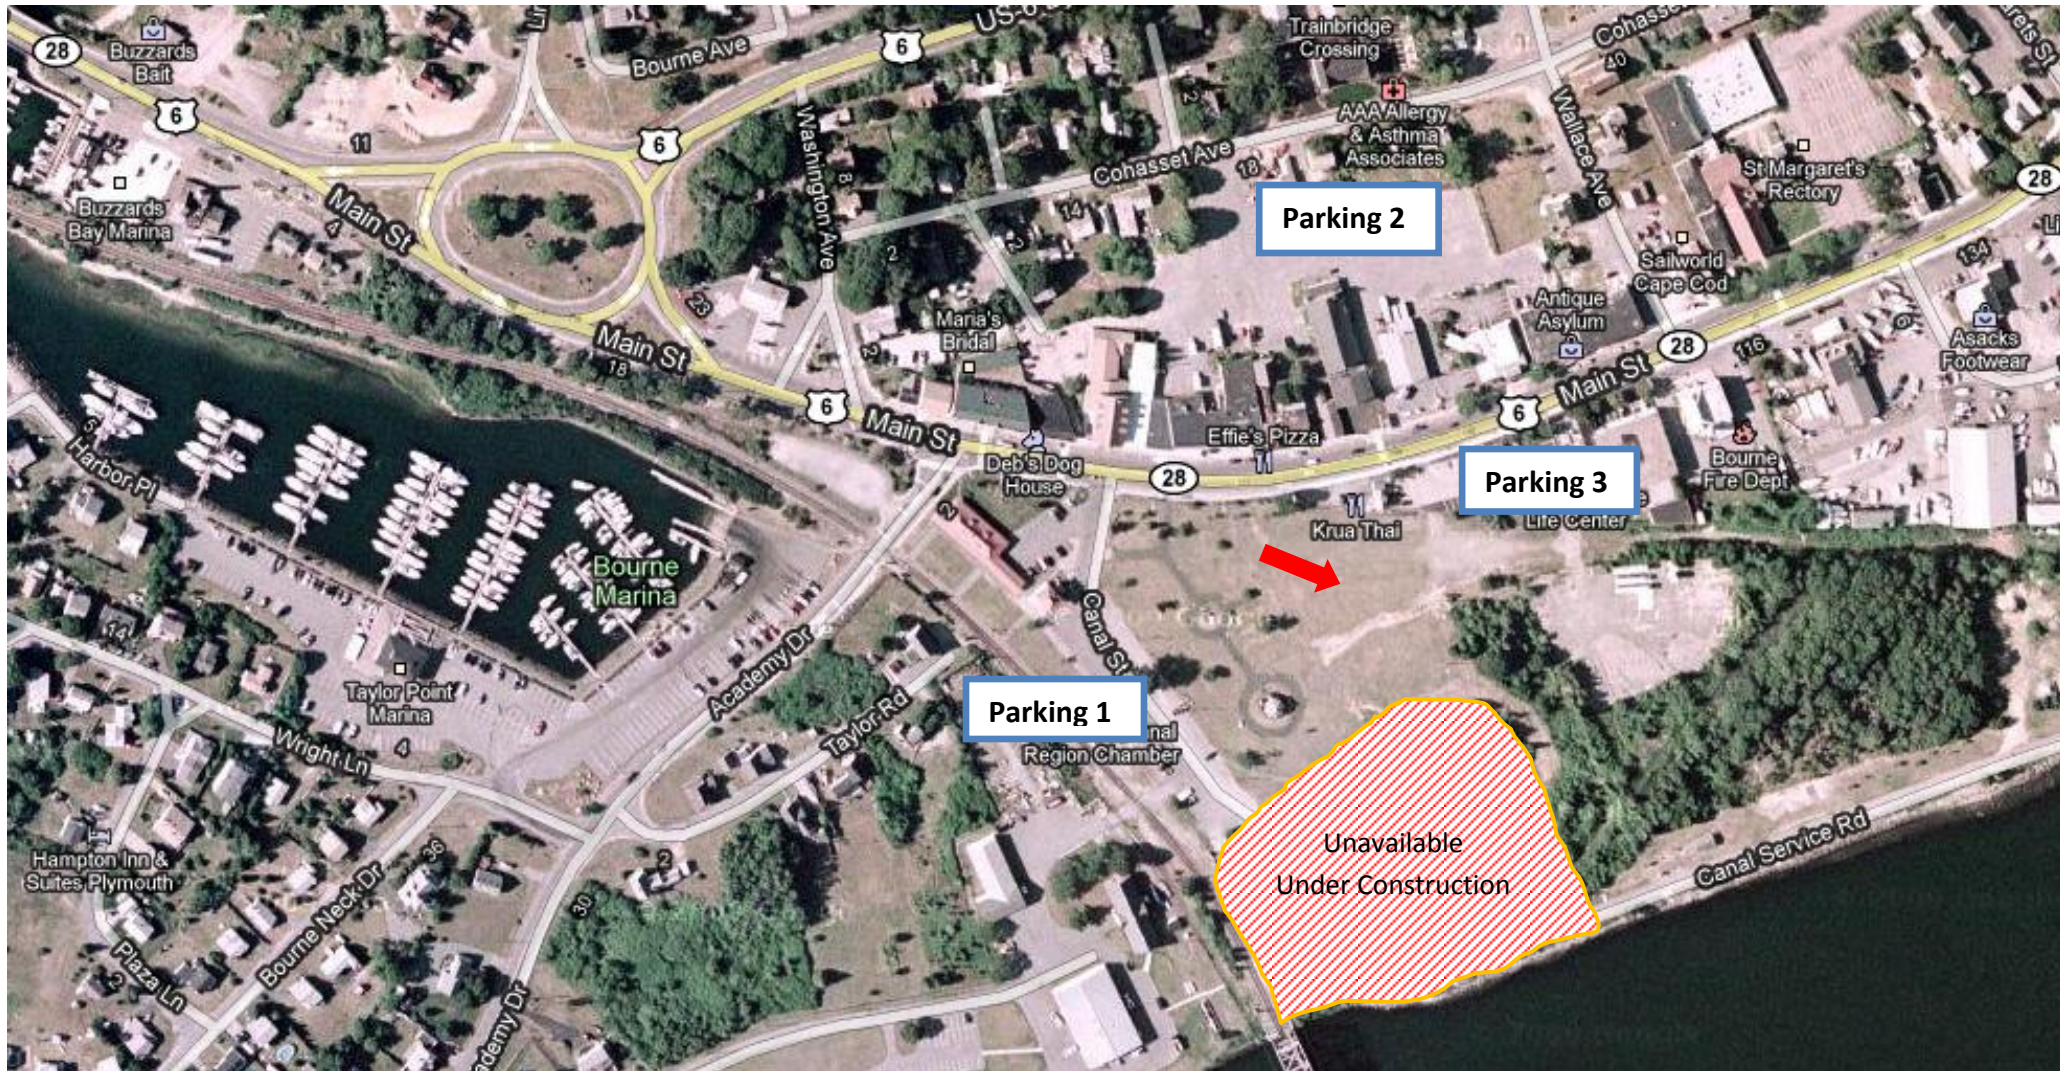

## Bourne Map

### MAP LEGEND

- Parking 1 – Minimal parking lot (along Canal Street)
- Parking 2 – Main parking lot (behind Main Street Shops)
- Parking 3 – Handicap parking lot

 – Walk site

Please look for Military Police (MPs) for assistance with parking on the day of the walk. For more information on directions and parking please call Christy at 508-775-5656.